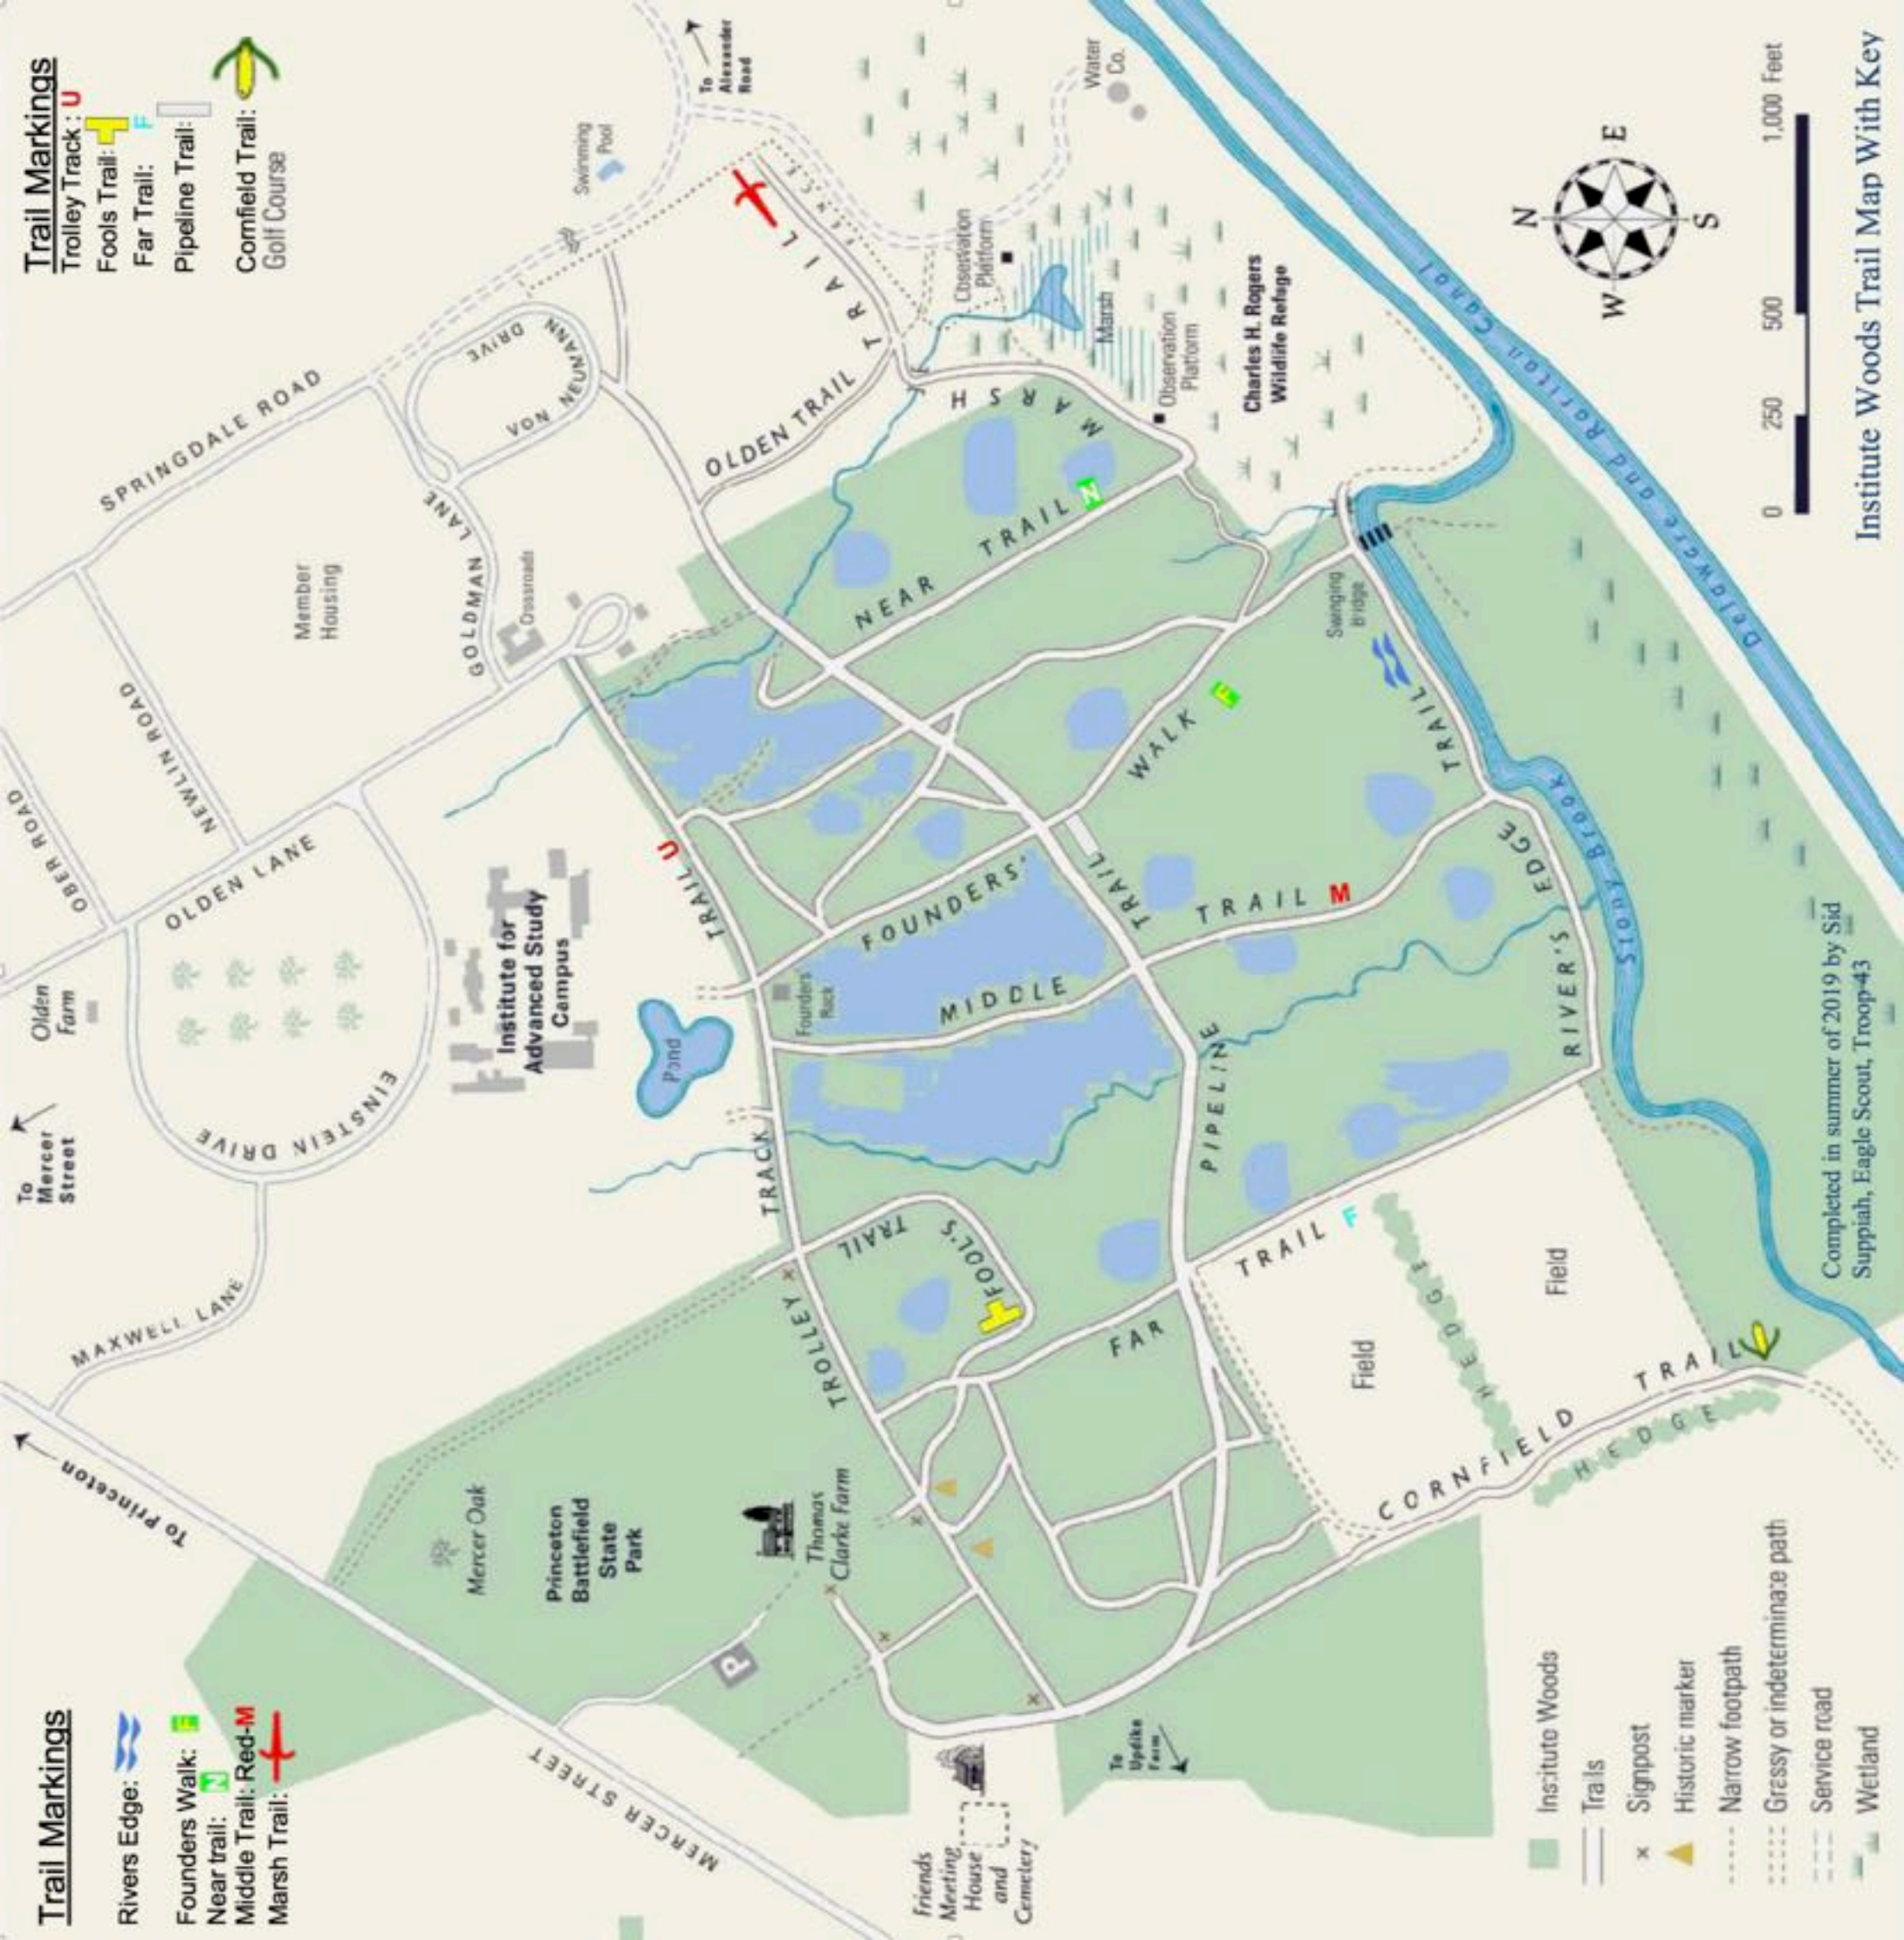

## Trail Markings

- Rivers Edge: 
- Founders Walk: 
- Near trail: 
- Middle Trail: Red-M 
- Marsh Trail: 

## Trail Markings

- Trolley Track:  U
- Fools Trail:  F
- Far Trail: 
- Pipeline Trail: 
- Cornfield Trail: 
- Golf Course: 

Completed in summer of 2019 by Sid Suppiah, Eagle Scout, Troop-43