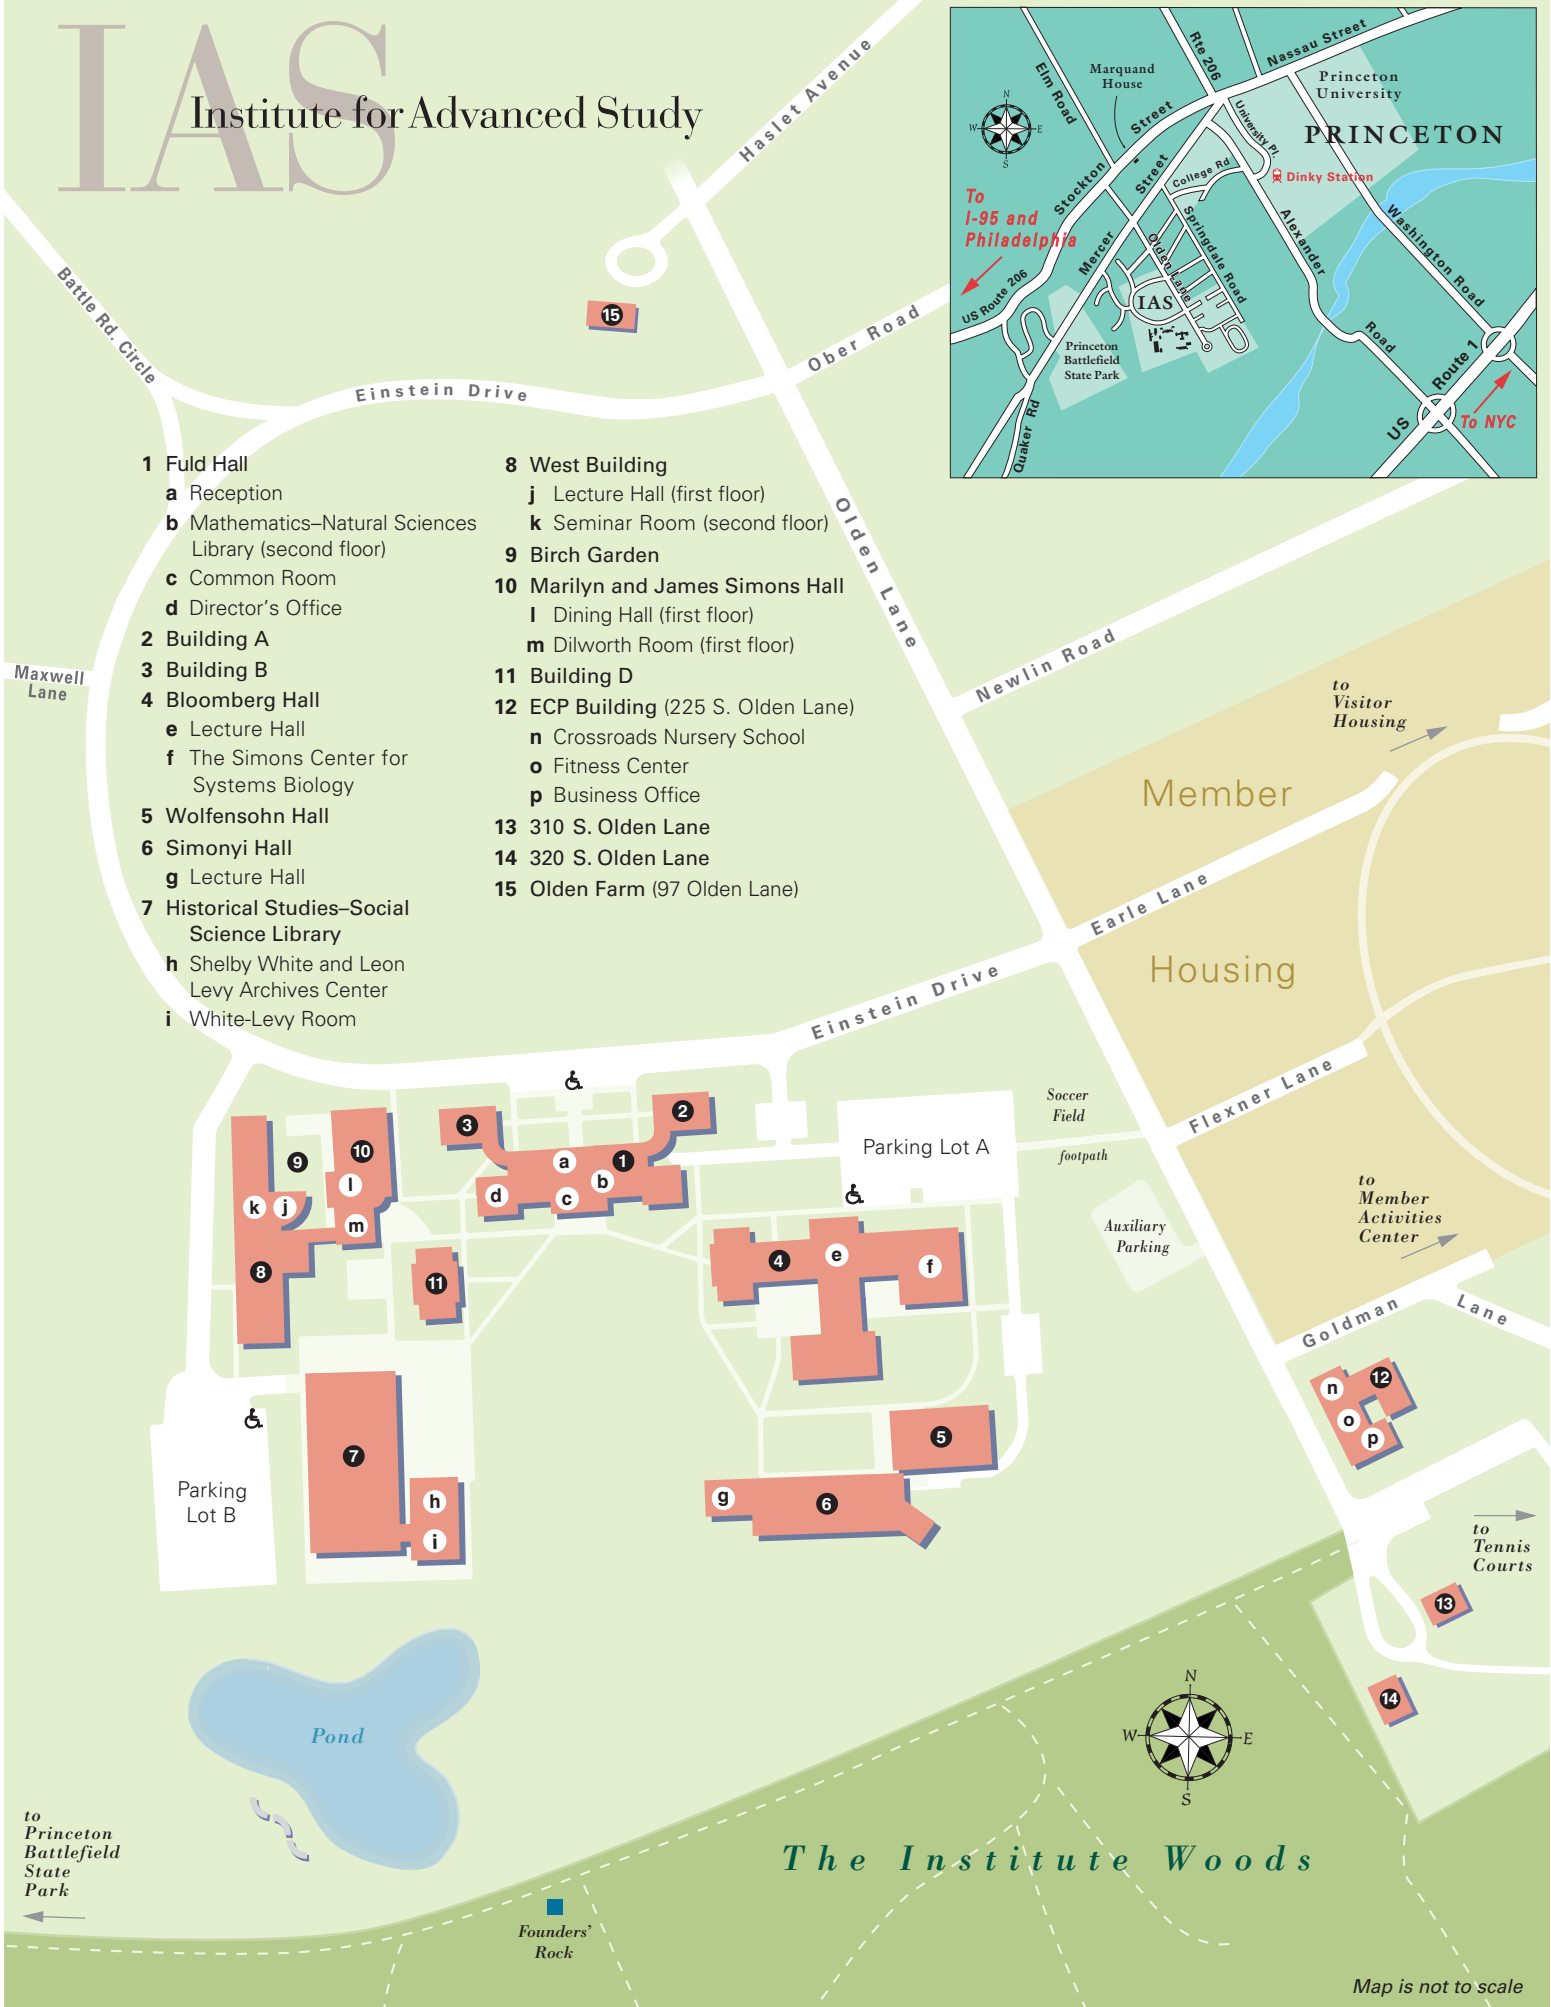

IAS

Institute for Advanced Study

- | | |
|---|--|
| <ul style="list-style-type: none"> 1 Fuld Hall <ul style="list-style-type: none"> a Reception b Mathematics–Natural Sciences Library (second floor) c Common Room d Director’s Office 2 Building A 3 Building B 4 Bloomberg Hall <ul style="list-style-type: none"> e Lecture Hall f The Simons Center for Systems Biology 5 Wolfensohn Hall 6 Simonyi Hall <ul style="list-style-type: none"> g Lecture Hall 7 Historical Studies–Social Science Library <ul style="list-style-type: none"> h Shelby White and Leon Levy Archives Center i White-Levy Room | <ul style="list-style-type: none"> 8 West Building <ul style="list-style-type: none"> j Lecture Hall (first floor) k Seminar Room (second floor) 9 Birch Garden 10 Marilyn and James Simons Hall <ul style="list-style-type: none"> l Dining Hall (first floor) m Dilworth Room (first floor) 11 Building D 12 ECP Building (225 S. Olden Lane) <ul style="list-style-type: none"> n Crossroads Nursery School o Fitness Center p Business Office 13 310 S. Olden Lane 14 320 S. Olden Lane 15 Olden Farm (97 Olden Lane) |
|---|--|

Map is not to scale