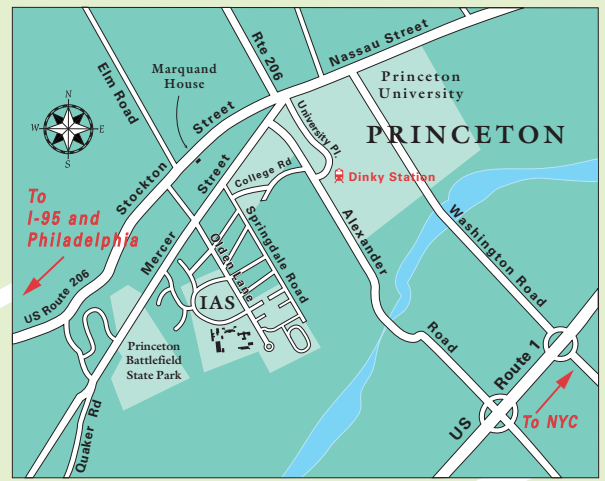

IAS

Institute for Advanced Study

- | | |
|---|--|
| <ul style="list-style-type: none"> 1 Fuld Hall <ul style="list-style-type: none"> a Reception b Mathematics–Natural Sciences Library (second floor) c Common Room d Director’s Office 2 Building A 3 Building B 4 Bloomberg Hall <ul style="list-style-type: none"> e Lecture Hall f The Simons Center for Systems Biology 5 Wolfensohn Hall 6 Simonyi Hall <ul style="list-style-type: none"> g Lecture Hall 7 Historical Studies–Social Science Library <ul style="list-style-type: none"> h Shelby White and Leon Levy Archives Center i White-Levy Room | <ul style="list-style-type: none"> 8 West Building <ul style="list-style-type: none"> j Lecture Hall (first floor) k Seminar Room (second floor) 9 Birch Garden 10 Marilyn and James Simons Hall <ul style="list-style-type: none"> l Dining Hall (first floor) m Dilworth Room (first floor) 11 Building D 12 ECP Building (225 S. Olden Lane) <ul style="list-style-type: none"> n Crossroads Nursery School o Fitness Center p Business Office 13 310 S. Olden Lane 14 320 S. Olden Lane 15 Olden Farm (97 Olden Lane) |
|---|--|

Map is not to scale