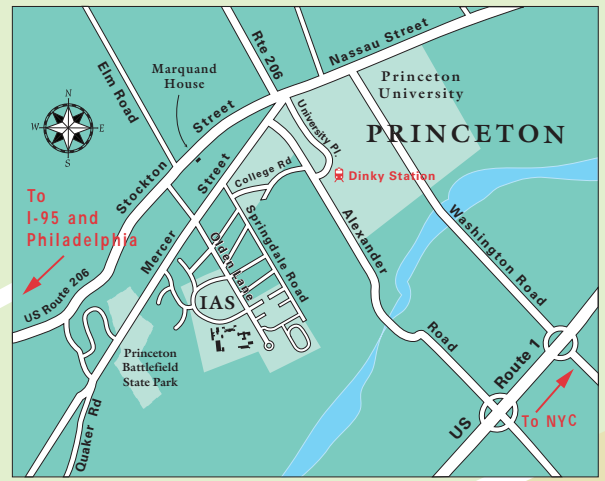

IAS

Institute for Advanced Study

- | | |
|--|--|
| <ul style="list-style-type: none"> 1 Fuld Hall <ul style="list-style-type: none"> a Reception b Mathematics–Natural Sciences Library (second floor) c Common Room d Director’s Office 2 Building A 3 Building B 4 Bloomberg Hall <ul style="list-style-type: none"> e Lecture Hall f The Simons Center for Systems Biology 5 Wolfensohn Hall 6 Simonyi Hall <ul style="list-style-type: none"> g Lecture Hall | <ul style="list-style-type: none"> 7 Historical Studies–Social Science Library <ul style="list-style-type: none"> h White-Levy Room 8 West Building <ul style="list-style-type: none"> i Lecture Hall (lower level) j Seminar Room (second floor) 9 Birch Garden 10 Dining Hall <ul style="list-style-type: none"> k Dilworth Room (lower level) 11 Building D 12 ECP Building (225 S. Olden Lane) <ul style="list-style-type: none"> l Crossroads Nursery School m Fitness Center n Business Office 13 310 S. Olden Lane 14 320 S. Olden Lane 15 Olden Farm (97 Olden Lane) |
|--|--|

The Institute Woods

Map is not to scale