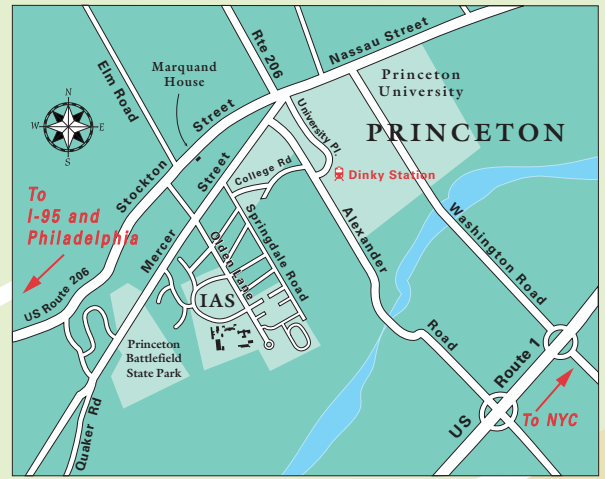

# IAS

Institute for Advanced Study

- 1** Fuld Hall
  - a** Reception
  - b** Mathematics–Natural Sciences Library (second floor)
  - c** Common Room
  - d** Director’s Office
- 2** Building A
- 3** Building B
- 4** Bloomberg Hall
  - e** Lecture Hall
  - f** The Simons Center for Systems Biology
- 5** Wolfensohn Hall
- 6** Simonyi Hall
  - g** Lecture Hall
- 7** Historical Studies–Social Science Library
  - h** The Shelby White and Leon Levy Archives Center
  - i** White-Levy Room
- 8** West Building
  - j** Lecture Hall (first floor)
  - k** Seminar Room (second floor)
- 9** Birch Garden
- 10** Dining Hall
  - l** Dilworth Room (first floor)
- 11** Building D
- 12** ECP Building (225 S. Olden Lane)
  - m** Crossroads Nursery School
  - n** Fitness Center
  - o** Business Office
- 13** 310 S. Olden Lane
- 14** 320 S. Olden Lane
- 15** Olden Farm (97 Olden Lane)

Map is not to scale