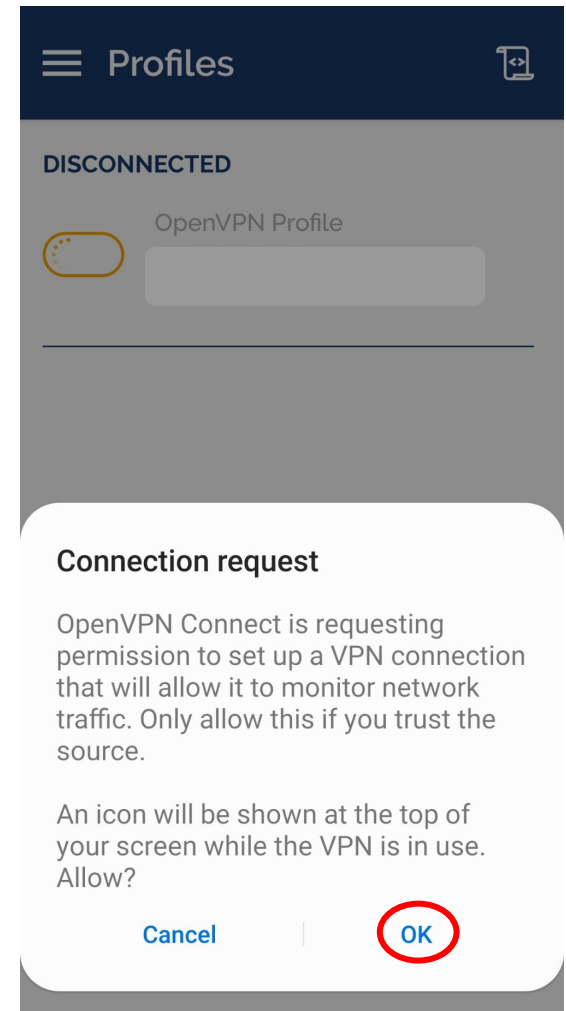

NEXT

3. Enter your IAS username and your password, and hit Import. (You do not have to type anything in “Port” or check either of the boxes.)

← Import Profile

Username

Password 

Profile Name
openvpn.ias.edu

Port (optional)

Import autologin profile

Connect after import

IMPORT

4. A box will pop up, prompting you to enter a passcode or type “push.” Make sure you have Duo installed on your device and set up with the IAS. Instructions to do so can be found [here](#). Then type “push” in the box and click the “Send” button.

You should get a notification on Duo. Go to the Duo app and select the “approve” button.

5. You will then be returned to the main screen of the OpenVPN app, listing your new profile. Click the profile, enter your password, and press OK

6. A connection request will pop up. Select the “Ok” button.

7. If a pop-up appears asking for a Duo passcode or “push,” follow the instructions in step 4.

8. OpenVPN is now set up and you are connected.