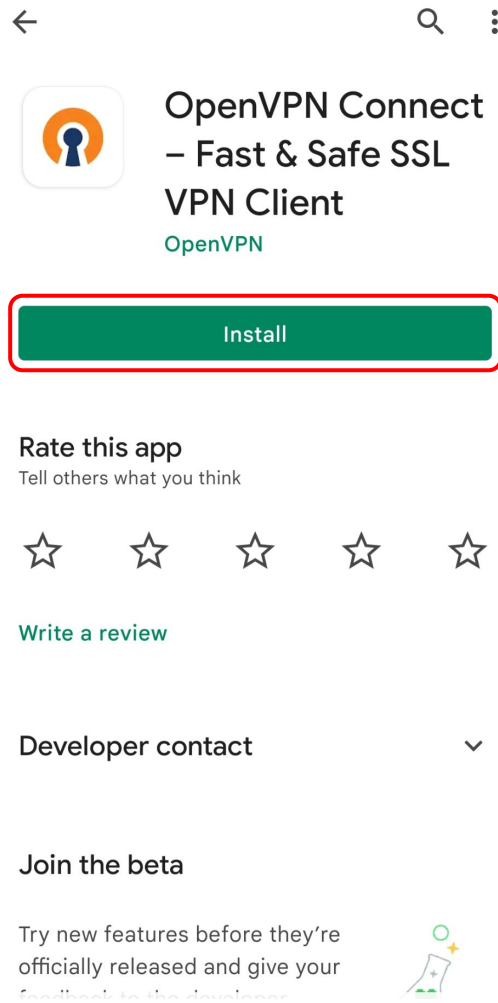

OpenVPN Installation Guide for Android

1. Install the OpenVPN app from the [Play Store](#).

2. Input the URL for our VPN: openvpn.ias.edu and click the “Next” button.

☰ Import Profile

URL FILE

URL

Please note that you can only import profile using URL if it is supported by your VPN provider

NEXT

3. Enter your IAS username and your password, and hit Import. (You do not have to type anything in “Port” or check either of the boxes.)

← Import Profile

Username

Password 

Profile Name
openvpn.ias.edu