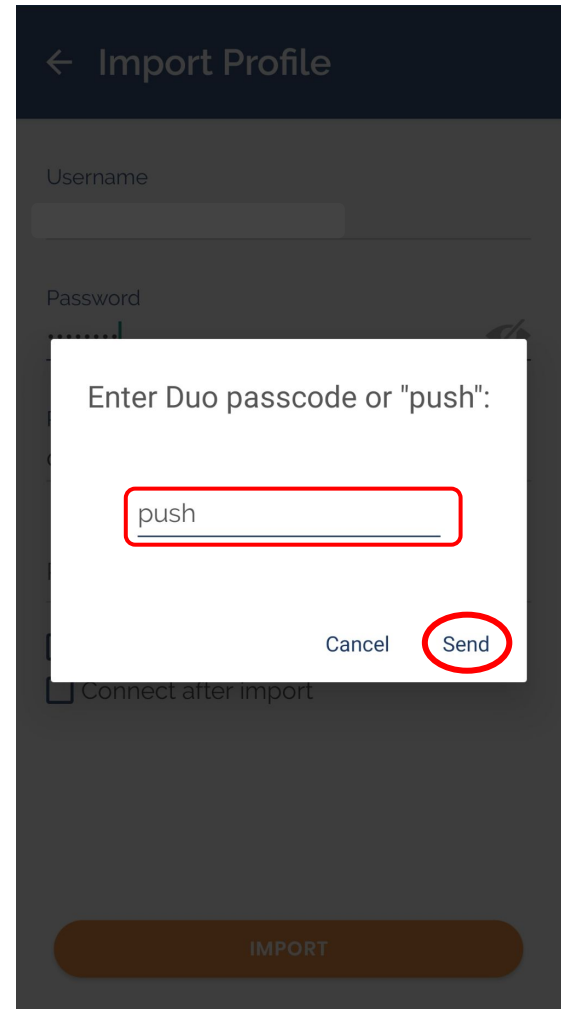

NEXT

3. Enter your IAS username and your password, and hit Import. (You do not have to type anything in “Port” or check either of the boxes.)

← Import Profile

Username

Password 

Profile Name
openvpn.ias.edu

Port (optional)

Import autologin profile

Connect after import

IMPORT

4. A box will pop up, prompting you to enter a passcode or type “push.” Make sure you have Duo installed on your device and set up with the IAS. Instructions to do so can be found [here](#). Then type “push” in the box and click the “Send” button.

You should get a notification on Duo. Go to the Duo app and select the “approve” button.

5. You will then be returned to the main screen of the OpenVPN app, listing your new profile. Click the profile, enter your password, and press OK

6. A connection request will pop up. Select the “Ok” button.

7. If a pop-up appears asking for a Duo passcode or “push,” follow the instructions in step 4.

8. OpenVPN is now set up and you are connected.