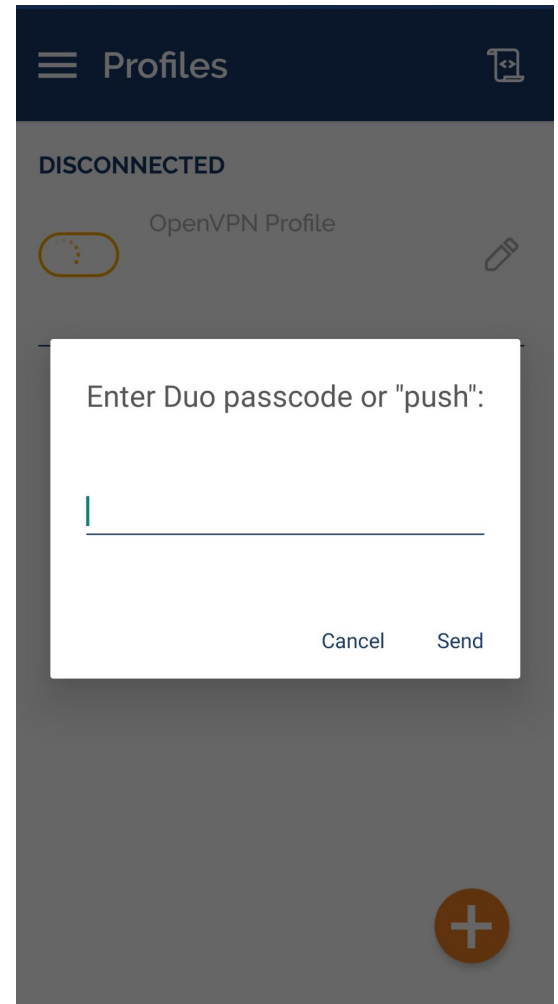

Port (optional)

Import autologin profile

Connect after import

IMPORT

4. A box will pop up, prompting you to enter a passcode or type “push.” Make sure you have Duo installed on your device and set up with the IAS. Instructions to do so can be found [here](#). Then type “push” in the box and click the “Send” button.

You should get a notification on Duo. Go to the Duo app and select the “approve” button.

5. You will then be returned to the main screen of the OpenVPN app, listing your new profile. Click the profile, enter your password, and press OK

6. A connection request will pop up. Select the “Ok” button.

7. If a pop-up appears asking for a Duo passcode or “push,” follow the instructions in step 4.

8. OpenVPN is now set up and you are connected.

The screenshot displays the 'Profiles' section of the OpenVPN mobile application. At the top, a dark blue header contains a hamburger menu icon and the text 'Profiles', along with a profile management icon. Below the header, the status 'CONNECTED' is shown in green. A green toggle switch is turned on, indicating the 'OpenVPN Profile' is active. The profile name is 'yourusername@openvpn.ias.edu'. A horizontal line separates this from the 'CONNECTION STATS' section. The stats section features a line graph with a peak at 48.4KB/s and a baseline at 0B/s. Below the graph, two data points are shown: 'BYTES IN 684 B/S' with a downward arrow and 'BYTES OUT 561 B/S' with an upward arrow. Further down, 'DURATION 00:10:33' and 'PACKET RECEIVED 0 sec ago' are listed. At the bottom, the word 'YOU' is visible, and a large orange plus sign icon is in the bottom right corner.