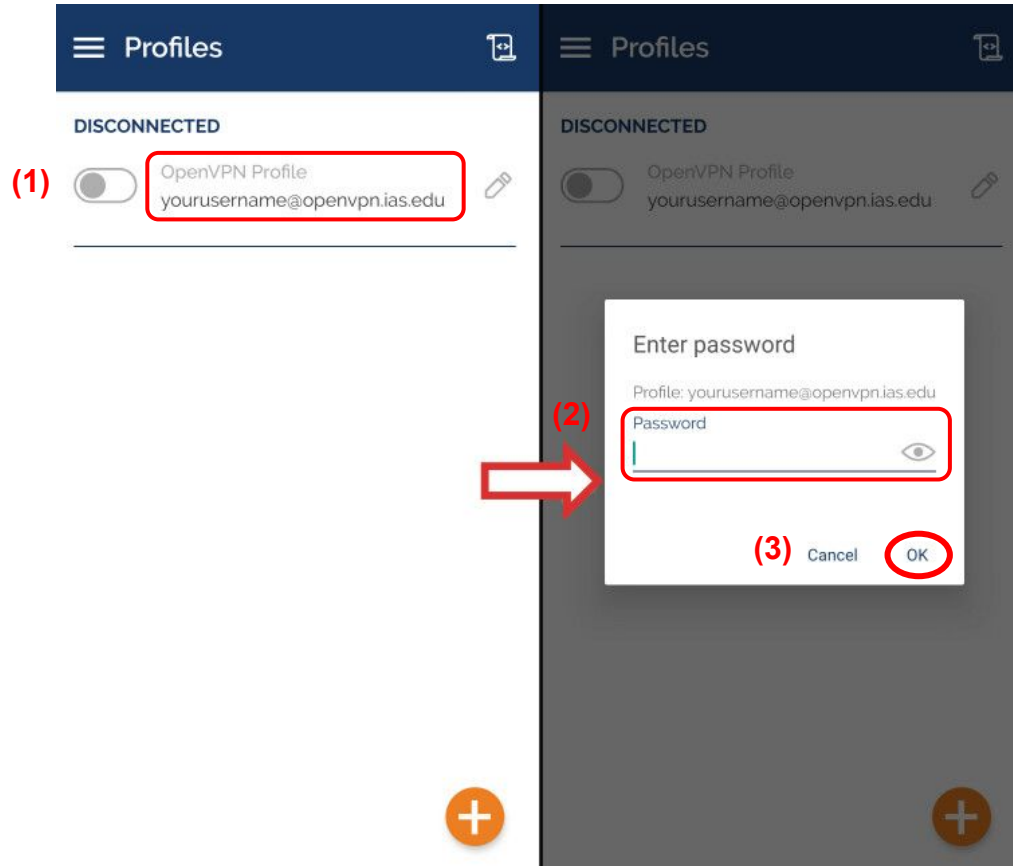

NEXT

3. Enter your IAS username and your password, and hit Import. (You do not have to type anything in “Port” or check either of the boxes.)

← Import Profile

Username

Password 

Profile Name
openvpn.ias.edu

Port (optional)

Import autologin profile

Connect after import

IMPORT

4. A box will pop up, prompting you to enter a passcode or type “push.” Make sure you have Duo installed on your device and set up with the IAS. Instructions to do so can be found [here](#). Then type “push” in the box and click the “Send” button.

You should get a notification on Duo. Go to the Duo app and select the “approve” button.

5. You will then be returned to the main screen of the OpenVPN app, listing your new profile. Click the profile, enter your password, and press OK

The screenshot displays the 'Profiles' section of the OpenVPN mobile application. At the top, a dark blue header contains a hamburger menu icon and the text 'Profiles', along with a profile management icon. Below the header, the status 'CONNECTED' is shown in green. A green toggle switch is turned on, indicating the 'OpenVPN Profile' is active. The profile name is 'yourusername@openvpn.ias.edu'. A horizontal line separates this from the 'CONNECTION STATS' section. The stats section features a line graph with a peak at 48.4KB/s and a baseline at 0B/s. Below the graph, two data points are shown: 'BYTES IN 684 B/S' with a downward arrow and 'BYTES OUT 561 B/S' with an upward arrow. Further down, 'DURATION 00:10:33' and 'PACKET RECEIVED 0 sec ago' are listed. At the bottom, the word 'YOU' is visible, and a large orange plus sign icon is in the bottom right corner.